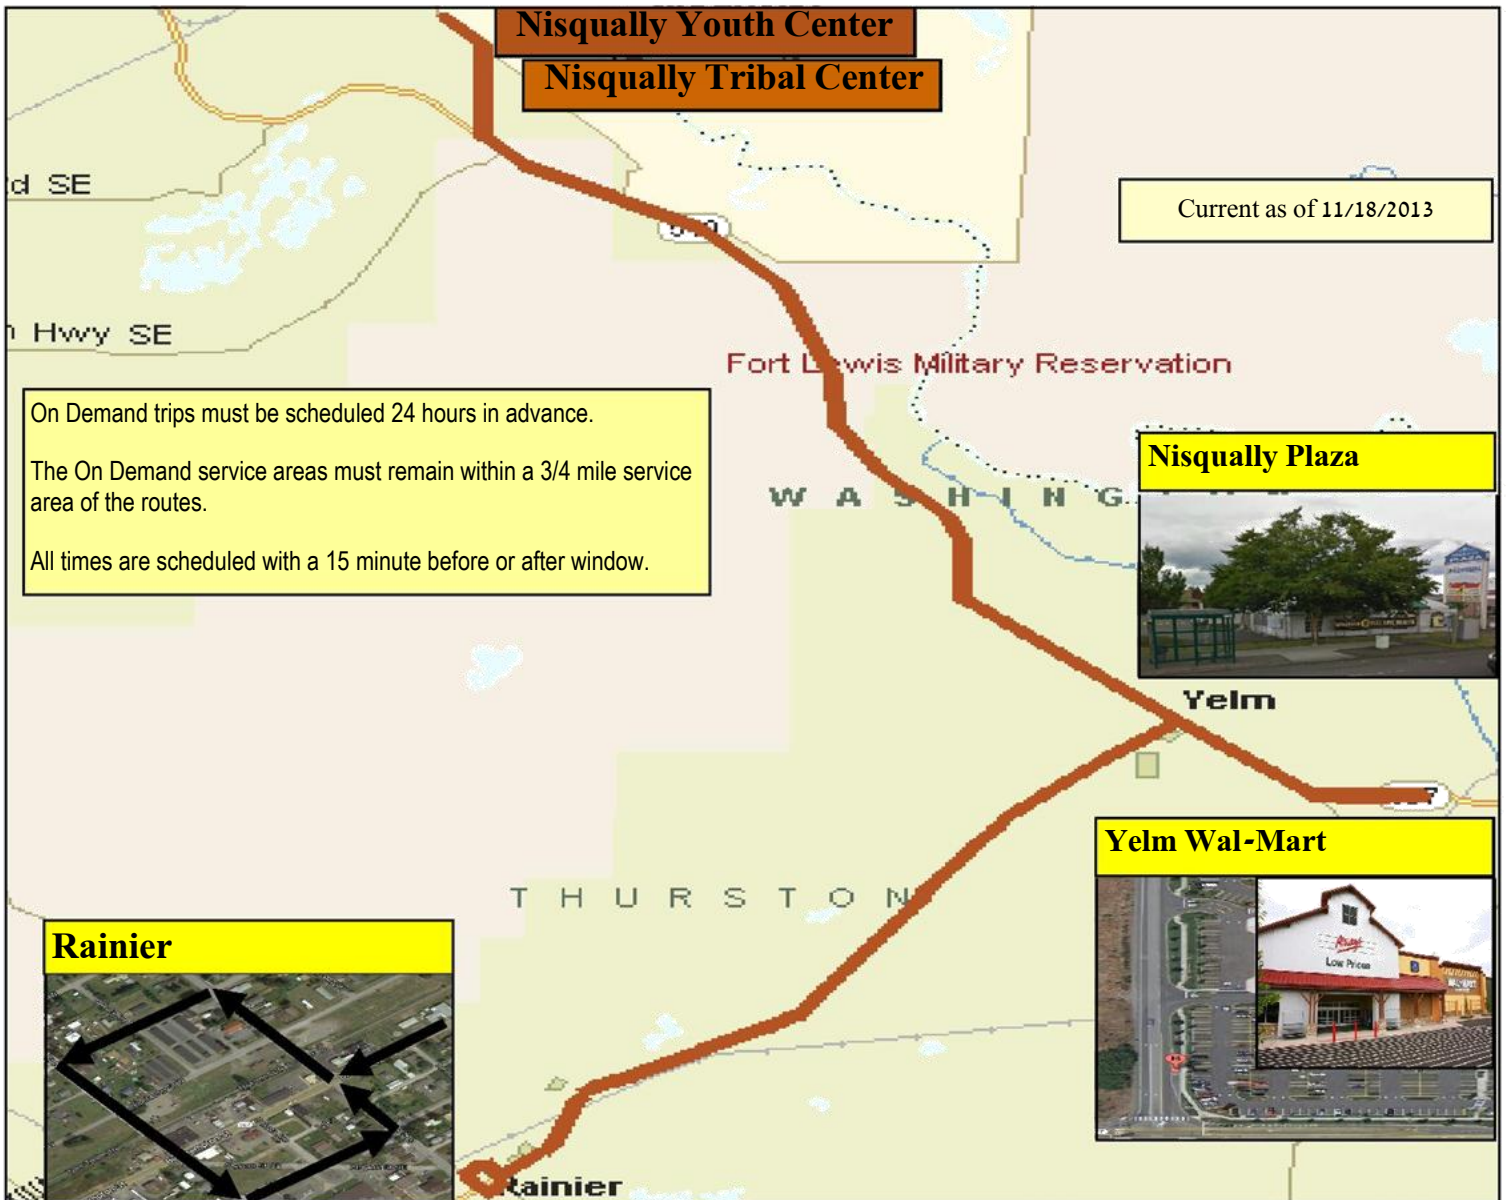

Rural and Tribal Transportation

A fixed route service serving the communities of Nisqually Reservation, Rainier, and Yelm

Please call 1-800-650-7846 for information

Scheduling line is available from 9:00 am to 3:00 pm—Monday through Friday.

Nisqually Youth Center 1937 Lashi St SE Nisqually Tribal Center 4820 She Nah Num Dr. SE

Nisqually Reservation /Rainer/ Yelm route

2007 Lashi Rd SE Nisqually Tribal Youth Center 1	4828 She Nah Num Dr SE Nisqually Tribal Center 1	102 Olympia St E Texaco Rainier 2	293 Olympia St Rainier 2	191 Minnesota St S High School Rainier 2	190 Center St S Rainier 2	17100 Washington 507 Wal-Mart Yelm 3	916 Yelm Ave E Nisqually Plaza Yelm 4
7:00 am	7:05 am	7:20 am	7:22 am	7:25 am	7:30 am	7:55 am	8:00 am
On Demand service from 8:00 to 9:00 AM							
9:00 am	9:05 am	9:20 am	9:22 am	9:25 am	9:30 am	9:55 am	10:00 am
On Demand service from 10:00 to 11:00 AM							
1:00 pm	1:05 pm	OD	OD	OD	OD	1:55	2:00 pm
OD = On Demand							
Driver Lunch Break 2:00 to 3:00 pm							
3:00 pm	3:05 pm	3:20 pm	3:22 pm	3:25 pm	3:30 pm	3.55 pm	4:00 pm