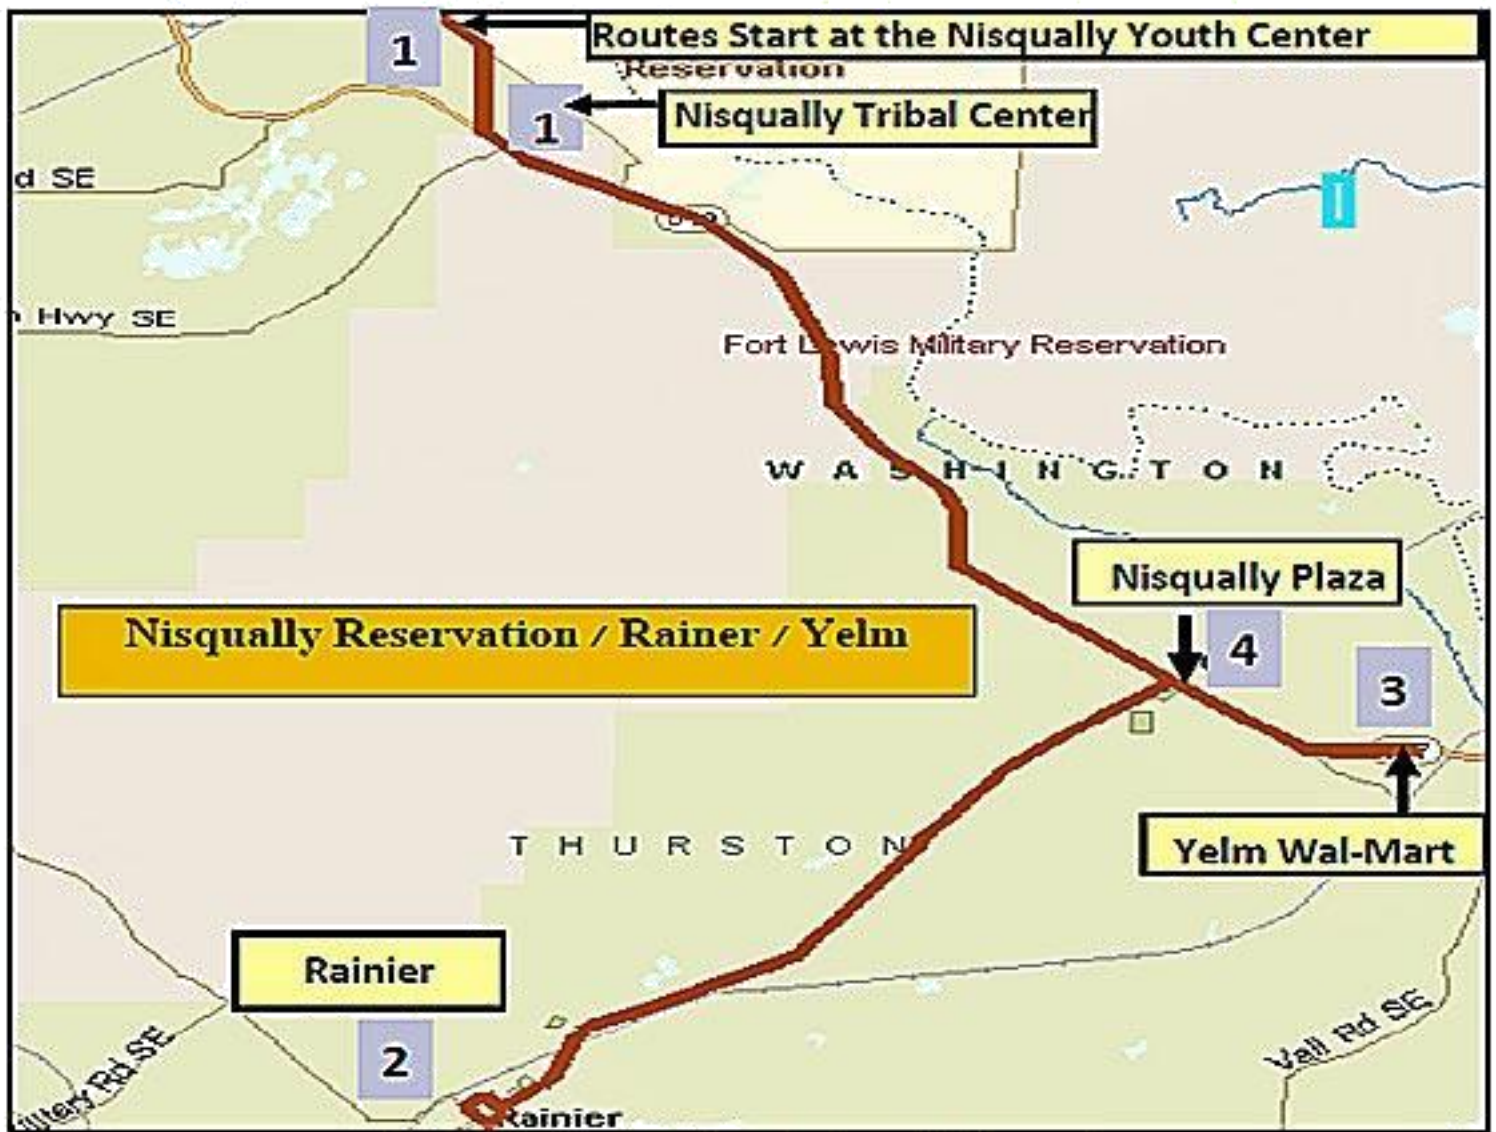

Rural and Tribal Transportation

A fixed route service serving the communities of Nisqually Reservation, Rainier, and Yelm

Please call 1-800-650-7846 for information

Scheduling line is available from 9:00 am to 3:00 pm—Monday through Friday.

Nisqually Youth Center 1937 Lashi St SE Nisqually Tribal Center 4820 She Nah Num Dr. SE

Nisqually Reservation /Rainer/ Yelm route

2007 Lashi Rd SE Nisqually Tribal Youth Center 1	4828 She Nah Num Dr SE Nisqually Tribal Center 1	102 Olympia St E Texaco Rainier 2	293 Olympia St Rainier 2	191 Minnesota St S High School Rainier 2	190 Center St S Rainier 2	17100 Washington 507 Wal-Mart Yelm 3	916 Yelm Ave E Nisqually Plaza Yelm 4
7:00 am	7:05 am	7:20 am	7:22 am	7:25 am	7:30 am	7:55 am	8:00 am
On Demand service from 8:00 to 9:00 AM							
9:00 am	9:05 am	9:20 am	9:22 am	9:25 am	9:30 am	9:55 am	10:00 am
On Demand service from 10:00 to 11:00 AM							
1:00 pm	1:05 pm	OD	OD	OD	OD	1:55	2:00 pm
OD = On Demand							
Driver Lunch Break 2:00 to 3:00 pm							
3:00 pm	3:05 pm	3:20 pm	3:22 pm	3:25 pm	3:30 pm	3.55 pm	4:00 pm