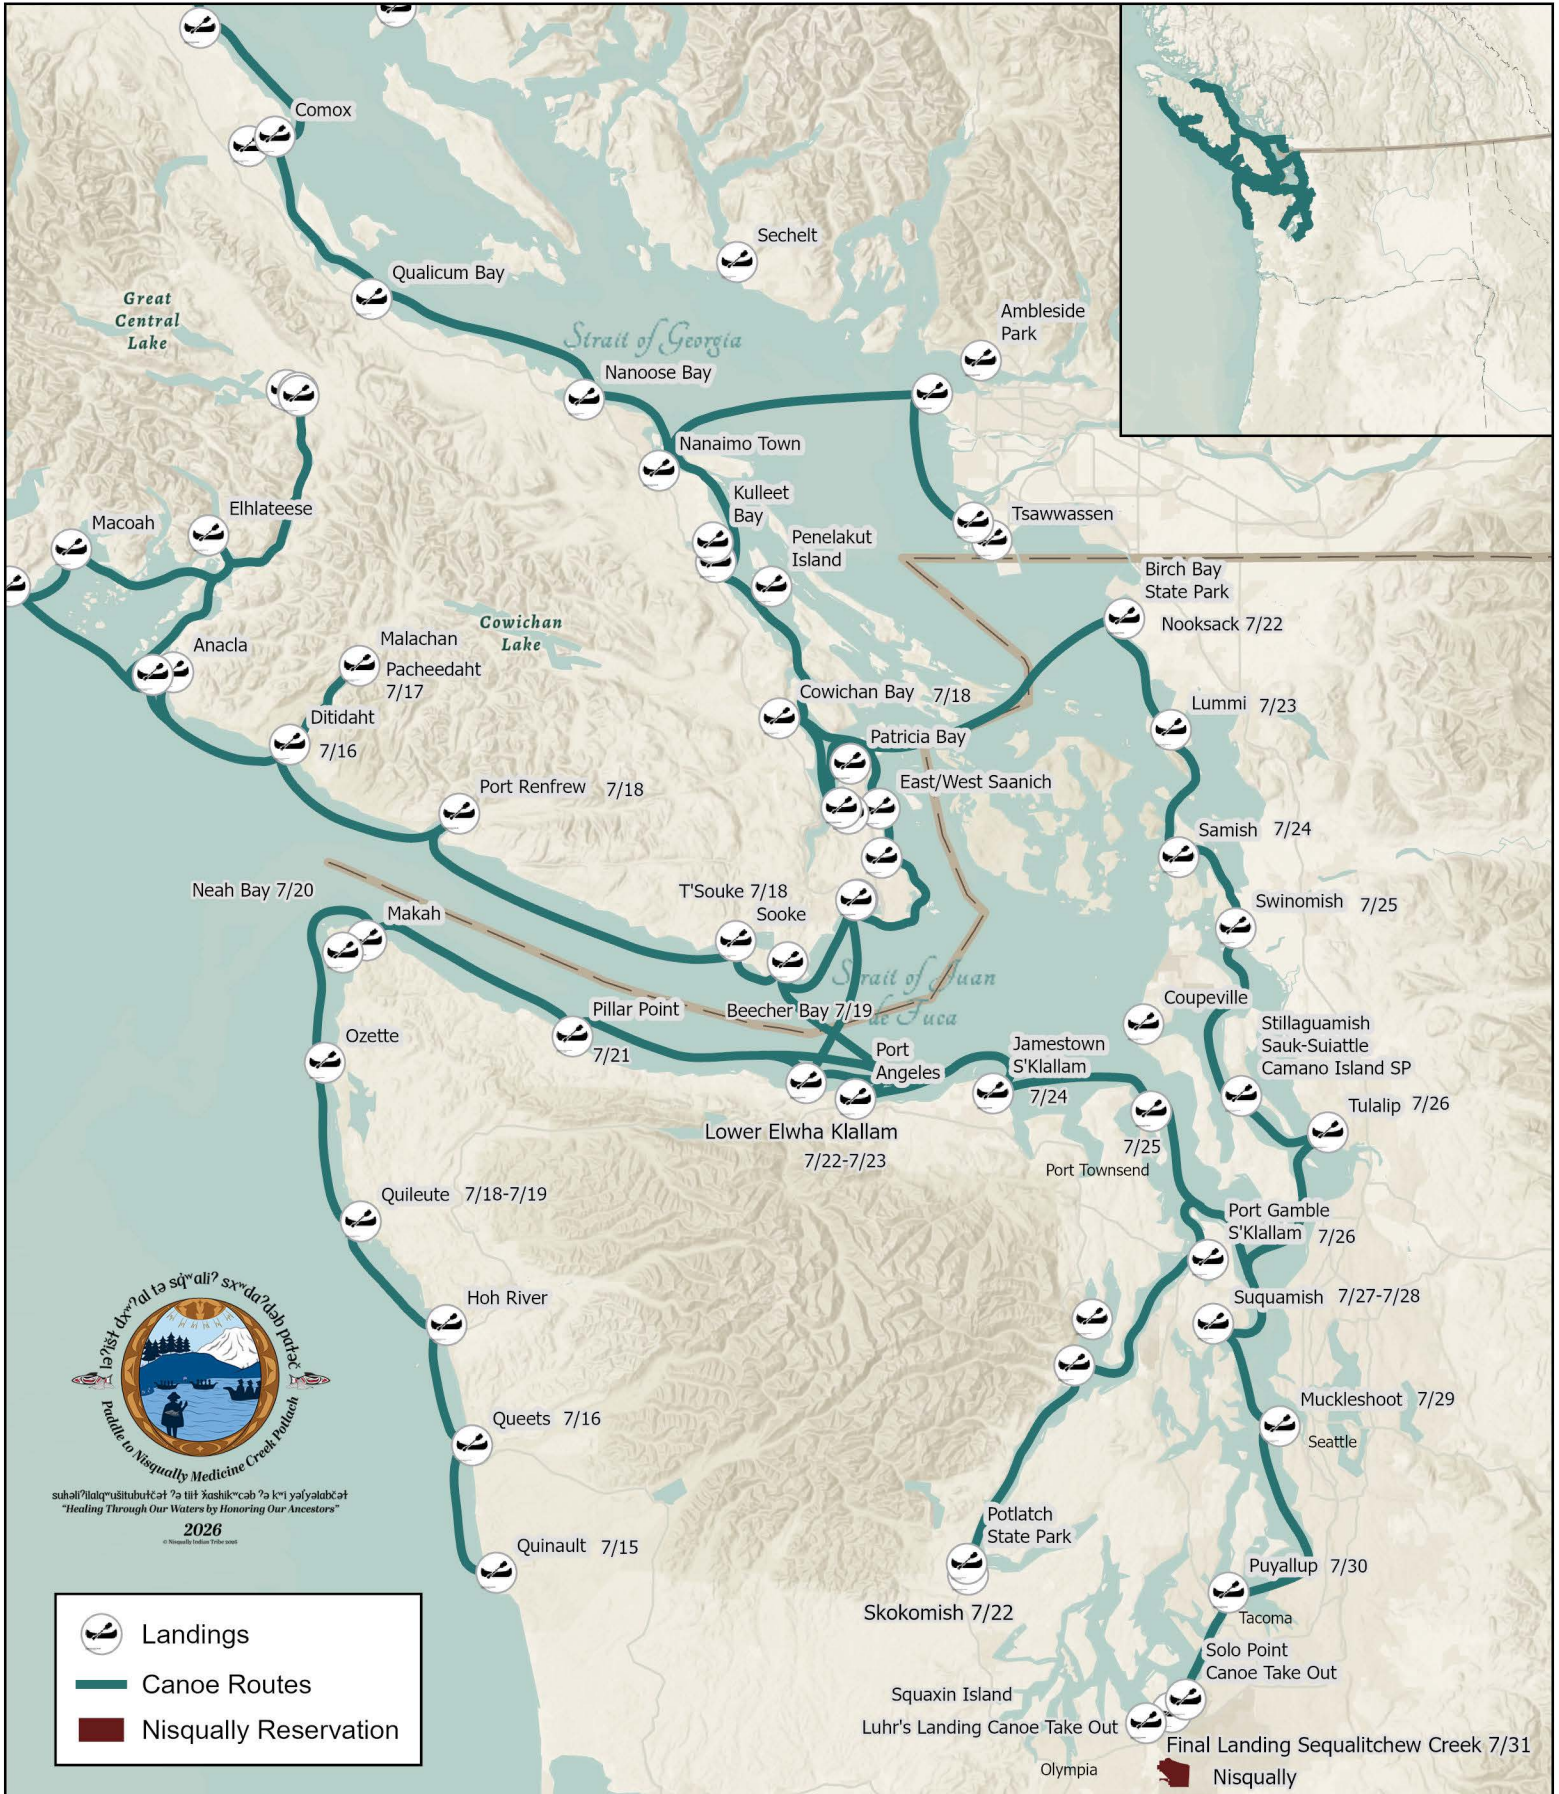

Medicine Creek Potlatch Journey 2026 Canoe Routes and Landings

Map produced April 2026 by the Nisqually Indian Tribe GIS Program
 CJ_2026_RoutesLandings_Pro\CanoeRoutesLandings_Ltr1 | Job ID: [2023-42]
 Data Sources: Nisqually Indian Tribe Jurisdictional Reservation Boundary, Esri Modern Antique Basemap

All information including routes, dates, and landings are subject to change without notice. Do not rely on this guide as an accurate itinerary. Use map accordingly. Map contains information provided by participating Canoe Families.

0 45,000 90,000 180,000
 Feet

Nisqually Indian Tribe